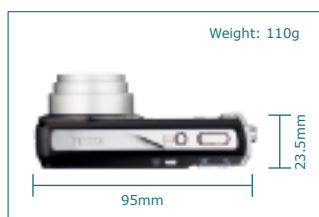

PENTAX Digital Cameras

Optio M60

Code No. Optio M60	SILVER	17334
Barcode	0027075144897	
Code No. Optio M60	BLACK	17414
Barcode	0027075145856	
Code No. Optio M60	CORAL RED	17354
Barcode	0027075145092	
Code No. Optio M60	OCEAN BLUE	17394
Barcode	0027075145658