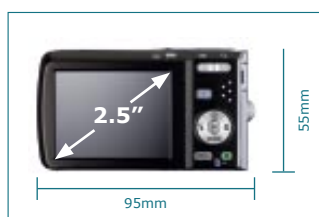

PENTAX Digital Cameras

Optio M60

Code No. Optio M60	SILVER	17334
Barcode	0027075144897	
Code No. Optio M60	BLACK	17414
Barcode	0027075145856	
Code No. Optio M60	CORAL RED	17354
Barcode	0027075145092	
Code No. Optio M60	OCEAN BLUE	17394
Barcode	0027075145658