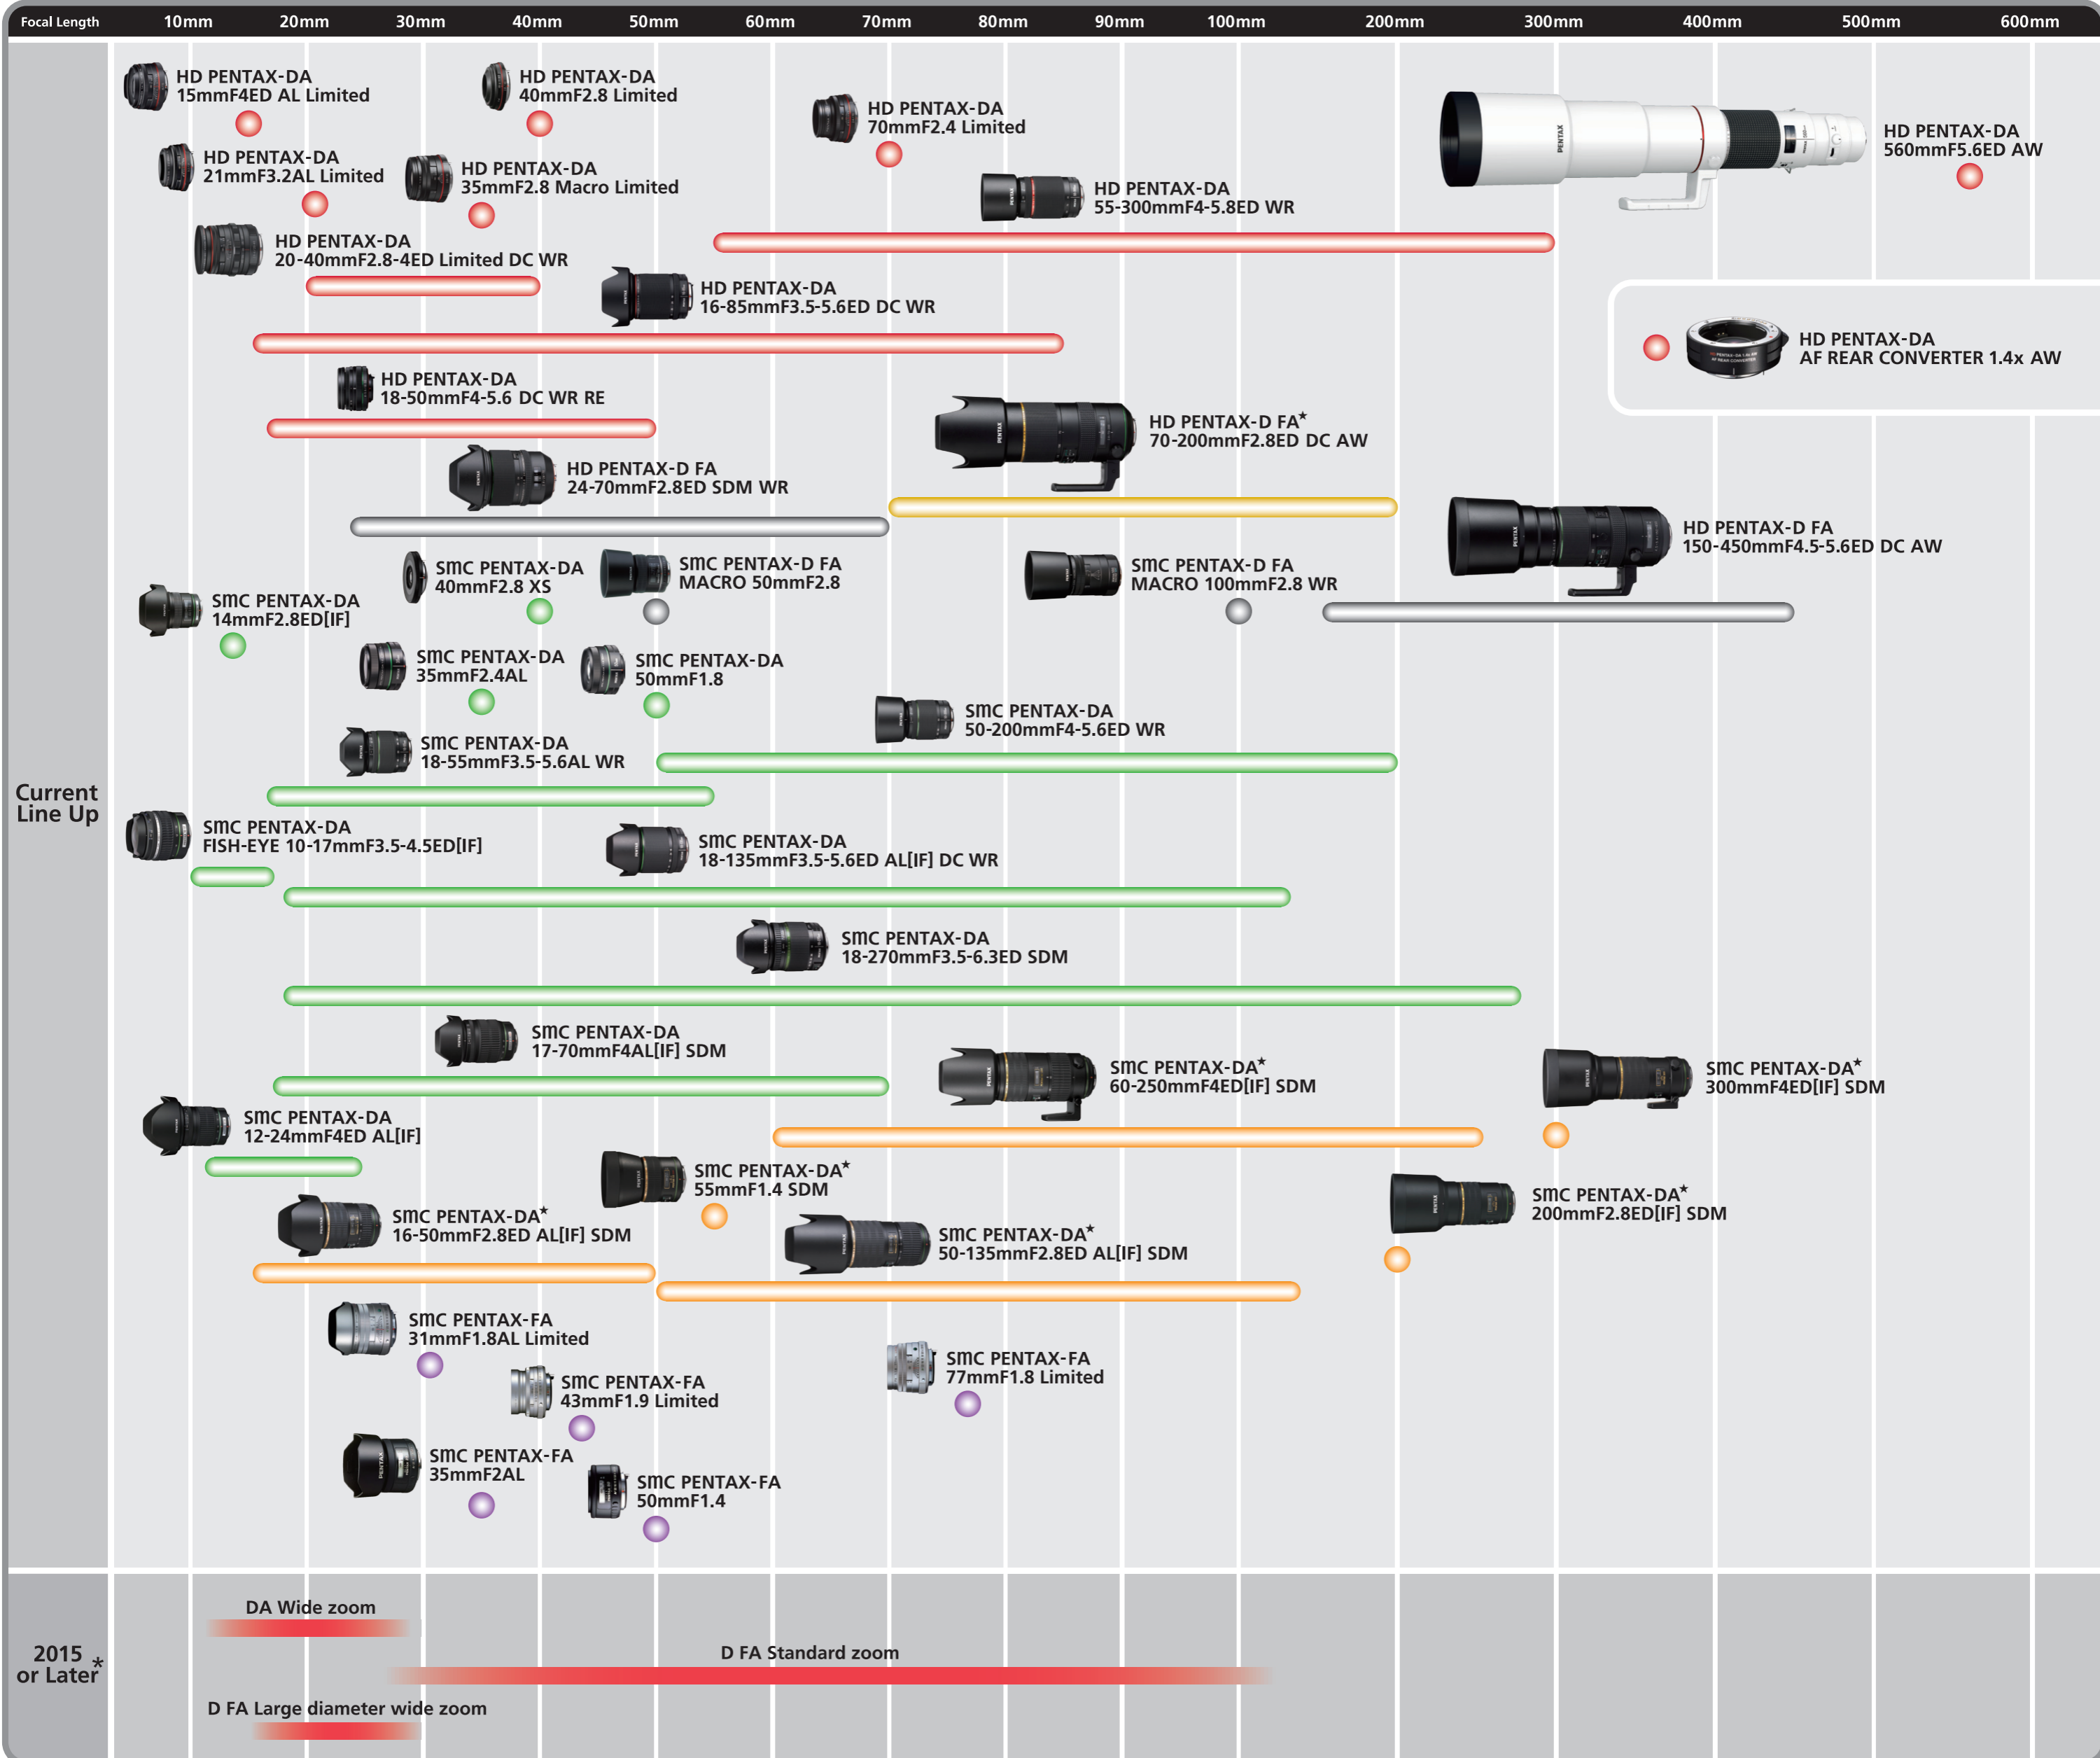

# PENTAX K-Mount Lens Line Up

Current Line Up

HD PENTAX-DA AF REAR CONVERTER 1.4x AW

2015\* or Later

DA Wide zoom

D FA Standard zoom

D FA Large diameter wide zoom

\* Road map might change without notice.

Updated : September 2015