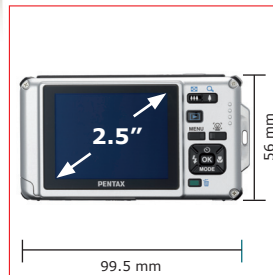

PENTAX Digital cameras

Optio W80

MORE POWER, MORE FREEDOM, GREATER PROTECTION IN ANY SITUATION.

- > 12.1 Megapixel CCD
- > Shockproof housing protects against drop damage up to 1m
- > Waterproof to a depth of 5 meters for up to 2 hours (JIS 8 standard)
Usable temperature range down to -10° C
- > 28 mm - 140 mm (35mm film format) internal 5-fold optical zoom
- > 2.5-inch LCD monitor, 230,000 dots, with anti-reflection coating
- > Extremely compact and light body
- > Sensitivity range from ISO 64 to ISO 6,400
- > Video and sound recording in HDTV compatible
1,280 x 720 pixel (30 fps)
- > Digital Shake Reduction (Pixel Track SR), Video Shake Reduction
- > Face Recognition - up to 32 faces in 0.03 seconds, Smile Capture, Blink Detection
- > Numerous Colour and Special Effect filters for more fun and interesting pictures
- > Many in-camera image frames ready for printing
- > Highlight and shadow correction

Packaging data. Dimensions (HxWxD): 180 x 135 x 80
Weight: 540g

Optio W80 Silver	Code No. 17732
Barcode	0027075154469
Optio W80 Cardinal Red	Code No. 17772
Barcode	0027075154780
Optio W80 Azur Blue	Code No. 17752
Barcode	0027075154629
Optio W80 Honey Yellow	Code No. 17792
Barcode	0027075154940

Standard Accessories

Optional accessories

PENTAX

TECHNICAL DATA

More information at www.pentax.co.uk

CCD

- CCD with approx. 12.1 Megapixels – effective
- Resolution Photo: 12 MP (3:2, 16:9), 7 MP, 5MP, 3 MP, 1 MP, 640 x 480
- Sensitivity: automatic, fixed (ISO 64 – 6,400)

Monitor

- Low-reflection 2.5" LCD monitor, approx. 230,000 dots, with special anti-reflection coating
- Image viewing after recording: single image with histogram, recording data, 10x magnification, thumbnail view, slide show, image rotation